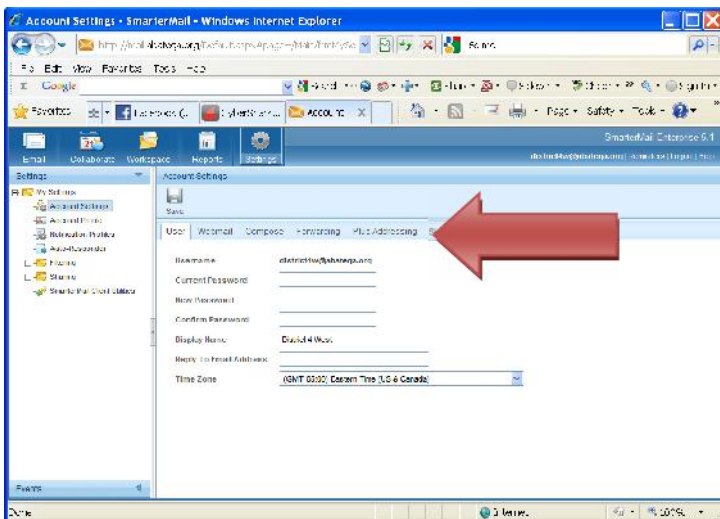

To forward your mail to your personal email box got to forwarding