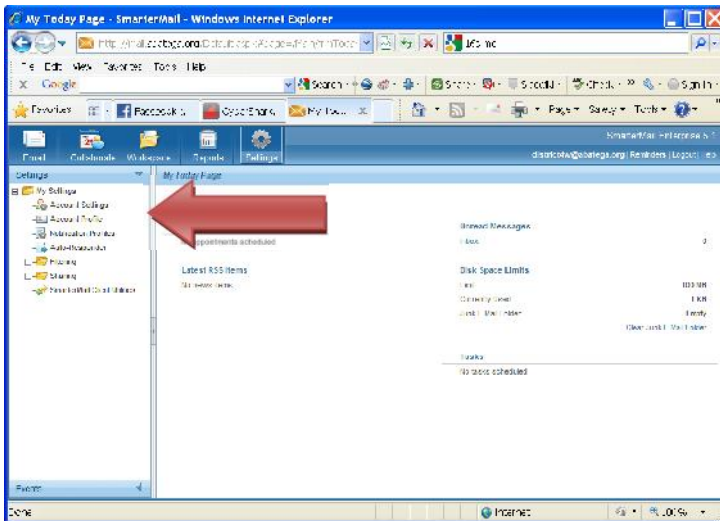

EMAIL INSTRUCTIONS

Got to

www.mail.abatega.org Type in your username and password

To access your mail go to Inbox

To change your password got to settings

Now goto Account Settings

Change your password and save