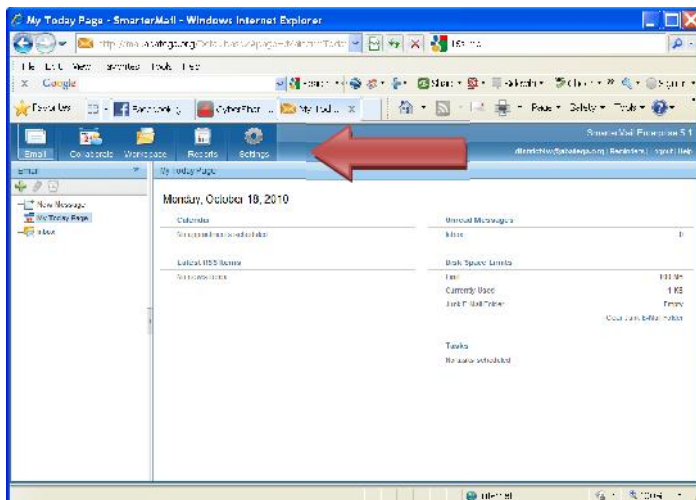

EMAIL INSTRUCTIONS

Got to

www.mail.abatega.org Type in your username and password

To access your mail go to Inbox

To change your password got to settings

Now goto Account Settings

Change your password and save