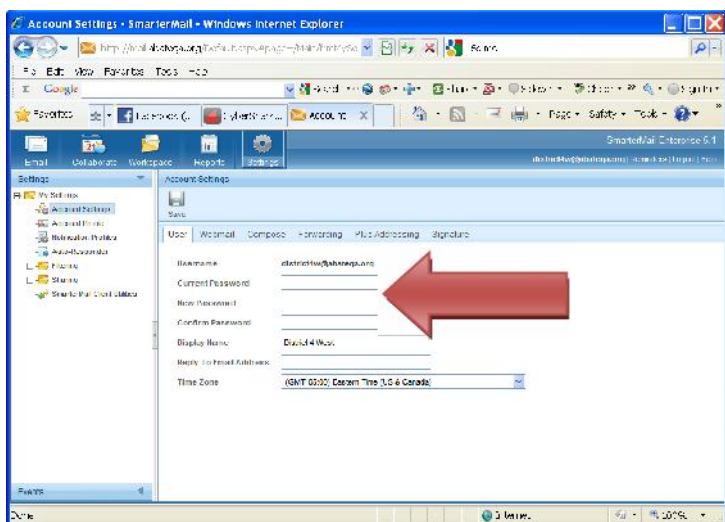

EMAIL INSTRUCTIONS

Got to

www.mail.abatega.org Type in your username and password

To access your mail go to Inbox

To change your password got to settings

Now goto Account Settings

Change your password and save