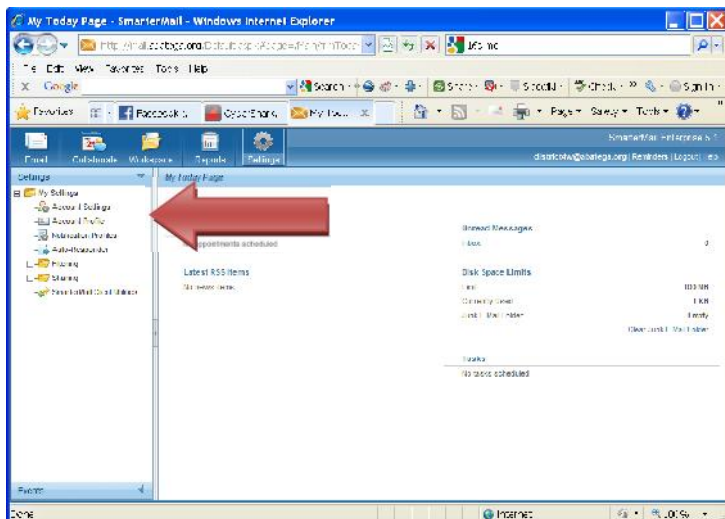

EMAIL INSTRUCTIONS

Got to

www.mail.abatega.org Type in your username and password

To access your mail go to Inbox

To change your password got to settings

Now goto Account Settings

Change your password and save