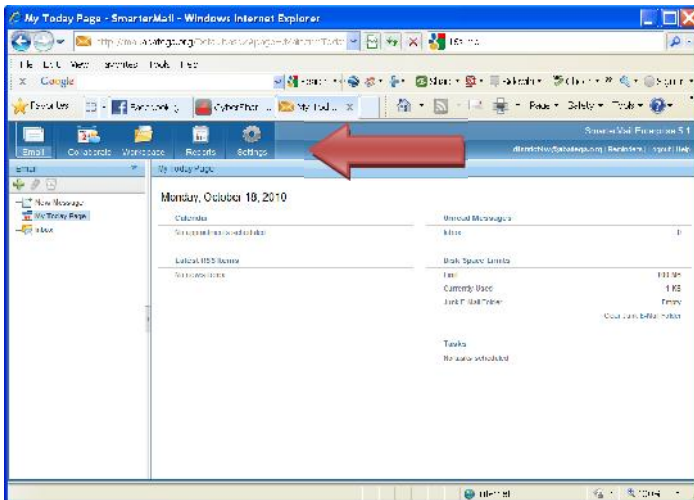

EMAIL INSTRUCTIONS

Got to

www.mail.abatega.org Type in your username and password

To access your mail go to Inbox

To change your password got to settings

Now goto Account Settings

Change your password and save