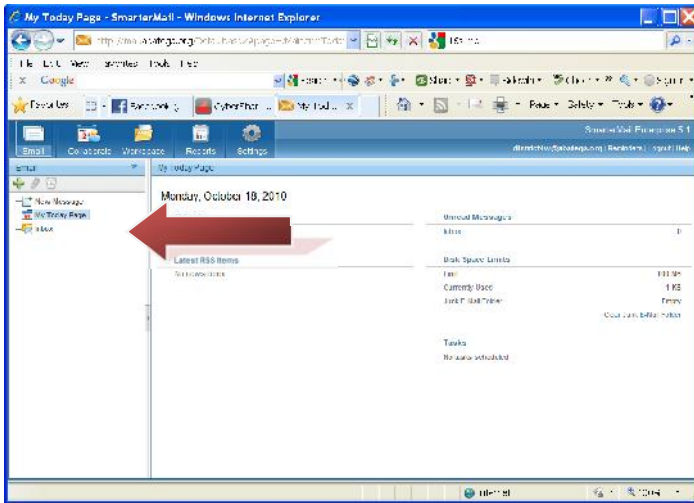

EMAIL INSTRUCTIONS

Got to

www.mail.abatega.org Type in your username and password

To access your mail go to Inbox

To change your password got to settings

Now goto Account Settings

Change your password and save