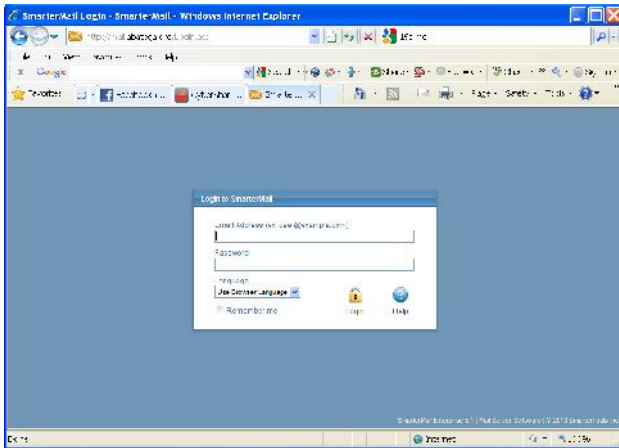

EMAIL INSTRUCTIONS

Got to

www.mail.abatega.org Type in your username and password

To access your mail go to Inbox

To change your password got to settings

Now goto Account Settings

Change your password and save