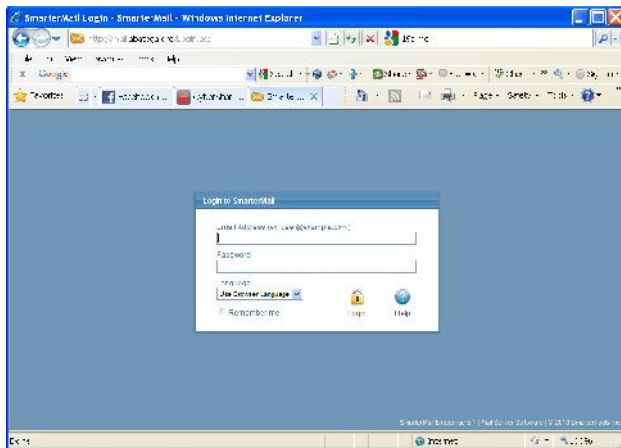

EMAIL INSTRUCTIONS

Got to

www.mail.abatega.org Type in your username and password

To access your mail go to Inbox

To change your password got to settings

Now goto Account Settings

Change your password and save