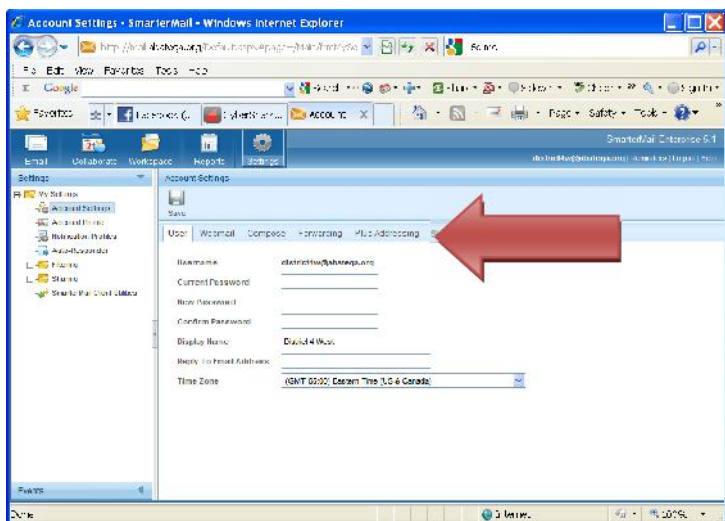

To forward your mail to your personal email box got to forwarding