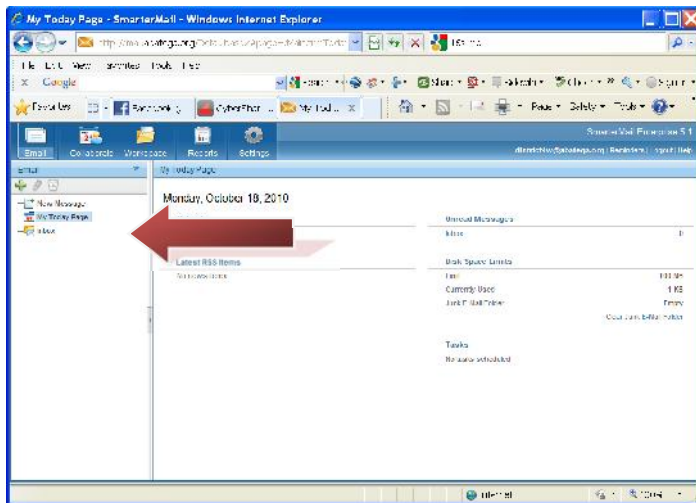

EMAIL INSTRUCTIONS

Got to

www.mail.abatega.org Type in your username and password

To access your mail go to Inbox

To change your password got to settings

Now goto Account Settings

Change your password and save