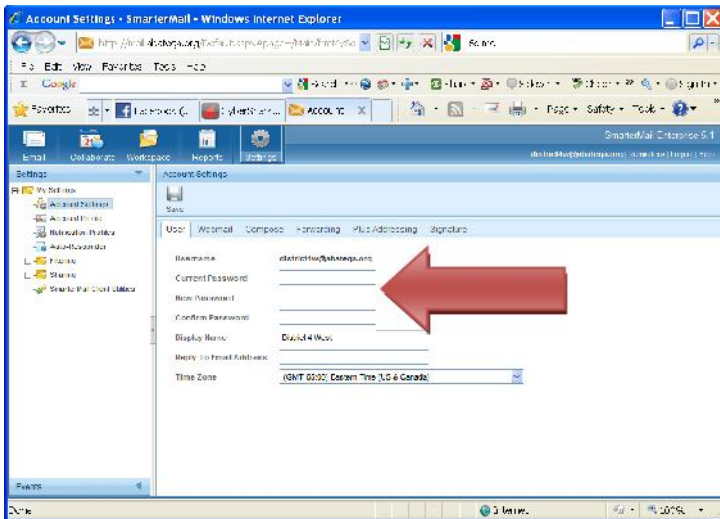

EMAIL INSTRUCTIONS

Got to

www.mail.abatega.org Type in your username and password

To access your mail go to Inbox

To change your password got to settings

Now goto Account Settings

Change your password and save